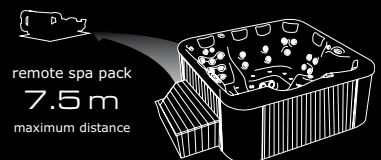

Baya

2 massage positions
18 massage nozzles

- 2 loungers facing each other
 - 12 air jets
 - 2 Head rests
- Versions available:
- Portable spa with Solid Red Cedar or composite wood surround
 - In-ground spa

Baya, the indoor spa

Baya is the perfect choice to transform any indoor space into a place of well-being, ease and respite. Two form fitted loungers oriented face to face ensure unforgettable moments of relaxation and awakened sensation.

Baya is only 66 cm high so you can easily step in and out, even without a step. Furthermore, its low lines make it easy to manoeuvre through narrow interior doors.

Remote install kits

Remote installation kits are available to allow installation of the spa pack at a distance from our in-ground and portable spas. These kits comprise 7.5 metres of the various tubes and hoses required to connect the spa pack (blower, heater, ozonator, twospeed pump and massage pumps).

In-ground spa dimensions: 198 cm (L) x 141 cm (W) x 66 cm (H)

Empty weight (estimated): 230 Kg • Weight when filled (estimated): 720 Kg

Water volume: 490 litres

1 removable step: 98 cm (L) x 45.5 cm (W) x 41 cm (H)