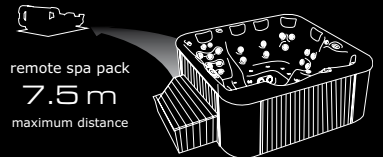

Spafrance
Creating Sensations

Sao

4 massage positions
35 massage nozzles

- 2 loungers
 - 2 bucket seats
 - 16 air jets
 - 4 Head rests
- Versions available:
- Portable spa with Solid Red Cedar or composite wood surround
 - In-ground spa

You discover a state of complete relaxation.

Remote install kits

Remote installation kits are available to allow installation of the spa pack at a distance from our in-ground and portable spas. These kits comprise 7.5 metres of the various tubes and hoses required to connect the spa pack (blower, heater, ozonator, twospeed pump and massage pumps).

Diverting valve

Discover **spa**soft
Spafrance
The Spafrance configuration software
available FREE on spafrance.fr

DIMENSIONS / WEIGHT / VOLUME

Portable spa dimensions: 200 cm (L) x 200 cm (W) x 80 cm (H)

In-ground spa dimensions: 200 cm (L) x 200 cm (W) x 80 cm (H)

Empty weight (estimated): 300 Kg • Weight when filled (estimated): 1300 Kg

Water volume: 1000 litres

1 removable step: 78.5 cm (L) x 57.5 cm (W) x 50 cm (H)