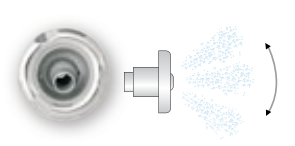

Blue quarite

Red Cedar
(solid wood)

Coral
(composite wood)

Havana
(composite wood)

Grey
(composite wood)

5 Dual rotating nozzles 95 mm

5 Rotating nozzles 95 mm

7 Directional nozzles 95 mm

15 Directional nozzles 70 mm

10 Air jets

Bucket seat

- Shoulders: 4 directional nozzles 70 mm
- Back: 3 directional nozzles 70 mm
- Lumbar: 2 directional nozzles 70 mm
- Legs: 2 air jets

LED underwater light