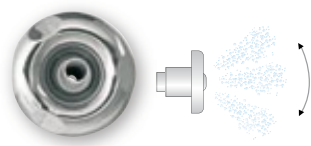

Blue quarite

Red Cedar
(solid wood)

Coral
(composite wood)

Havana
(composite wood)

Grey
(composite wood)

5 Dual rotating nozzles 95 mm

5 Rotating nozzles 95 mm

7 Directional nozzles 95 mm

15 Directional nozzles 70 mm

10 Air jets

Bucket seat

- Shoulders: 4 directional nozzles 70 mm
- Back: 3 directional nozzles 70 mm
- Lumbar: 2 directional nozzles 70 mm
- Legs: 2 air jets

LED underwater light